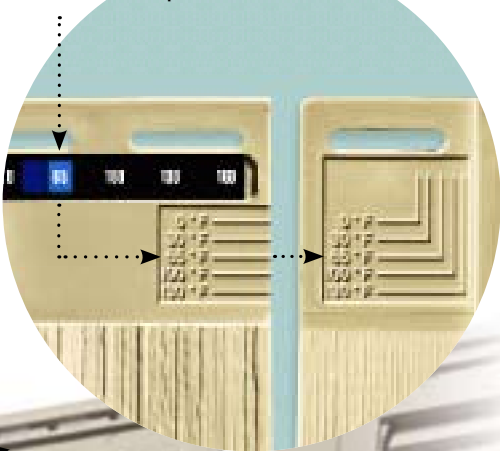

Naturally Innovative.

Unsurpassed Engineering

Injection molded with durable polymer, these panels are thick and extra rigid. The innovative features combine for strong, consistent on-the-wall performance designed to withstand hurricane force winds.

The patented **PanelThermometer™** and temperature lines are designed to ensure precise installation.

Mitered Outside Cornerposts
Add a beautiful finishing touch to match your Naturals siding.

Reinforced nail slots ensure secure installation.

Ribs on the back of the panels add structural stability for extra protection against warping, cupping and distortion.

Molded Perimeter Lock™ creates a seamless look and holds panels securely together.

Made of an extra-thick, injection molded, durable polymer.

NOTE: Colors throughout this brochure are simulated. Consult product samples before making final selection.