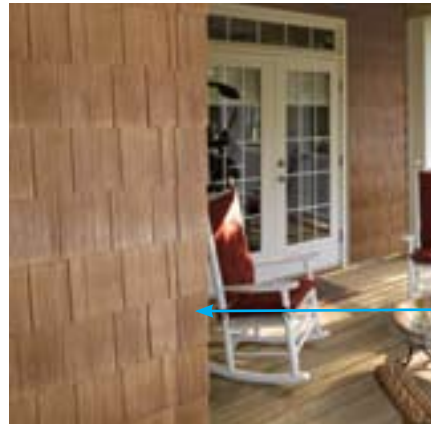

Naturally Innovative.

Unsurpassed Engineering

Injection molded with durable polymer, these panels are thick and extra rigid. The innovative features combine for strong, consistent on-the-wall performance designed to withstand hurricane force winds.

The patented **PanelThermometer™** and temperature lines are designed to ensure precise installation.

Mitered Outside Cornerposts
Add a beautiful finishing touch to match your Naturals siding.

Reinforced nail slots ensure secure installation.

Ribs on the back of the panels add structural stability for extra protection against warping, cupping and distortion.

Molded Perimeter Lock™ creates a seamless look and holds panels securely together.

Made of an extra-thick, injection molded, durable polymer.

NOTE: Colors throughout this brochure are simulated. Consult product samples before making final selection.