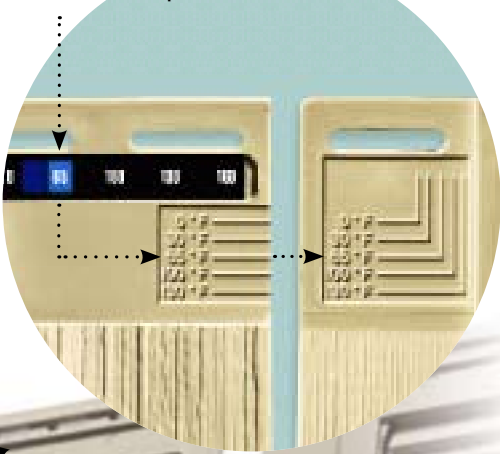

Cedar Blend

Driftwood Blend

Rustic Blend

Naturally Innovative.

Unsurpassed Engineering

Injection molded with durable polymer, these panels are thick and extra rigid. The innovative features combine for strong, consistent on-the-wall performance designed to withstand hurricane force winds.

The patented **PanelThermometer™** and temperature lines are designed to ensure precise installation.

Mitered Outside Cornerposts
Add a beautiful finishing touch to match your Naturals siding.

Reinforced nail slots ensure secure installation.