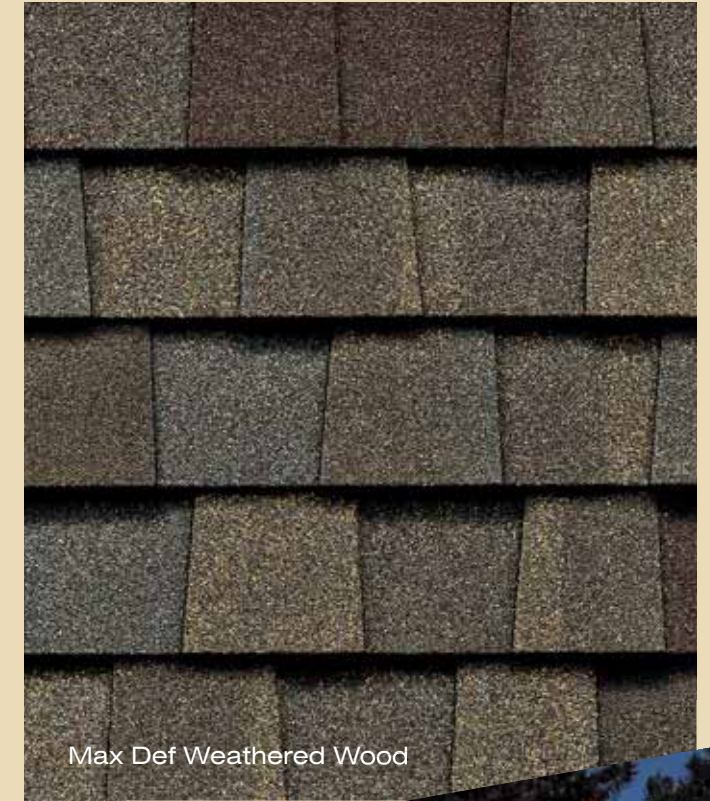

Max Def Weathered Wood