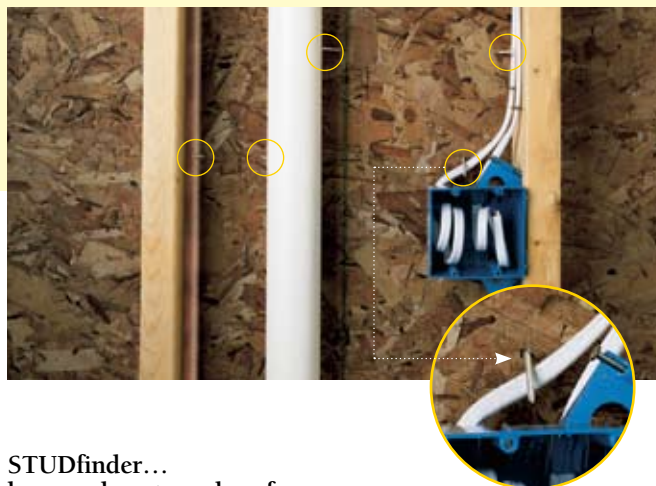

Double 5" Clapboard in desert tan

Trim: Colonial white

The STUDfinder™ Installation System

STUDfinder combines precisely spaced nail slots with indicator letters, designed for accurate and secure installation.

STUDfinder for Accuracy

- Nail slots align with 16" on-center standards for stud spacing.
- Indicator letters help:
 - Determine location of studs
 - Ensure nails are positioned correctly
 - Ensure correct number of nails are used

STUDfinder for Security and Performance

- Nailing to studs provides a strong and secure connection.
- Protects against blow offs from under nailing.
- Protects against buckling from over nailing.
- Helps avoid nailing into hazardous items between studs like plumbing or wiring.