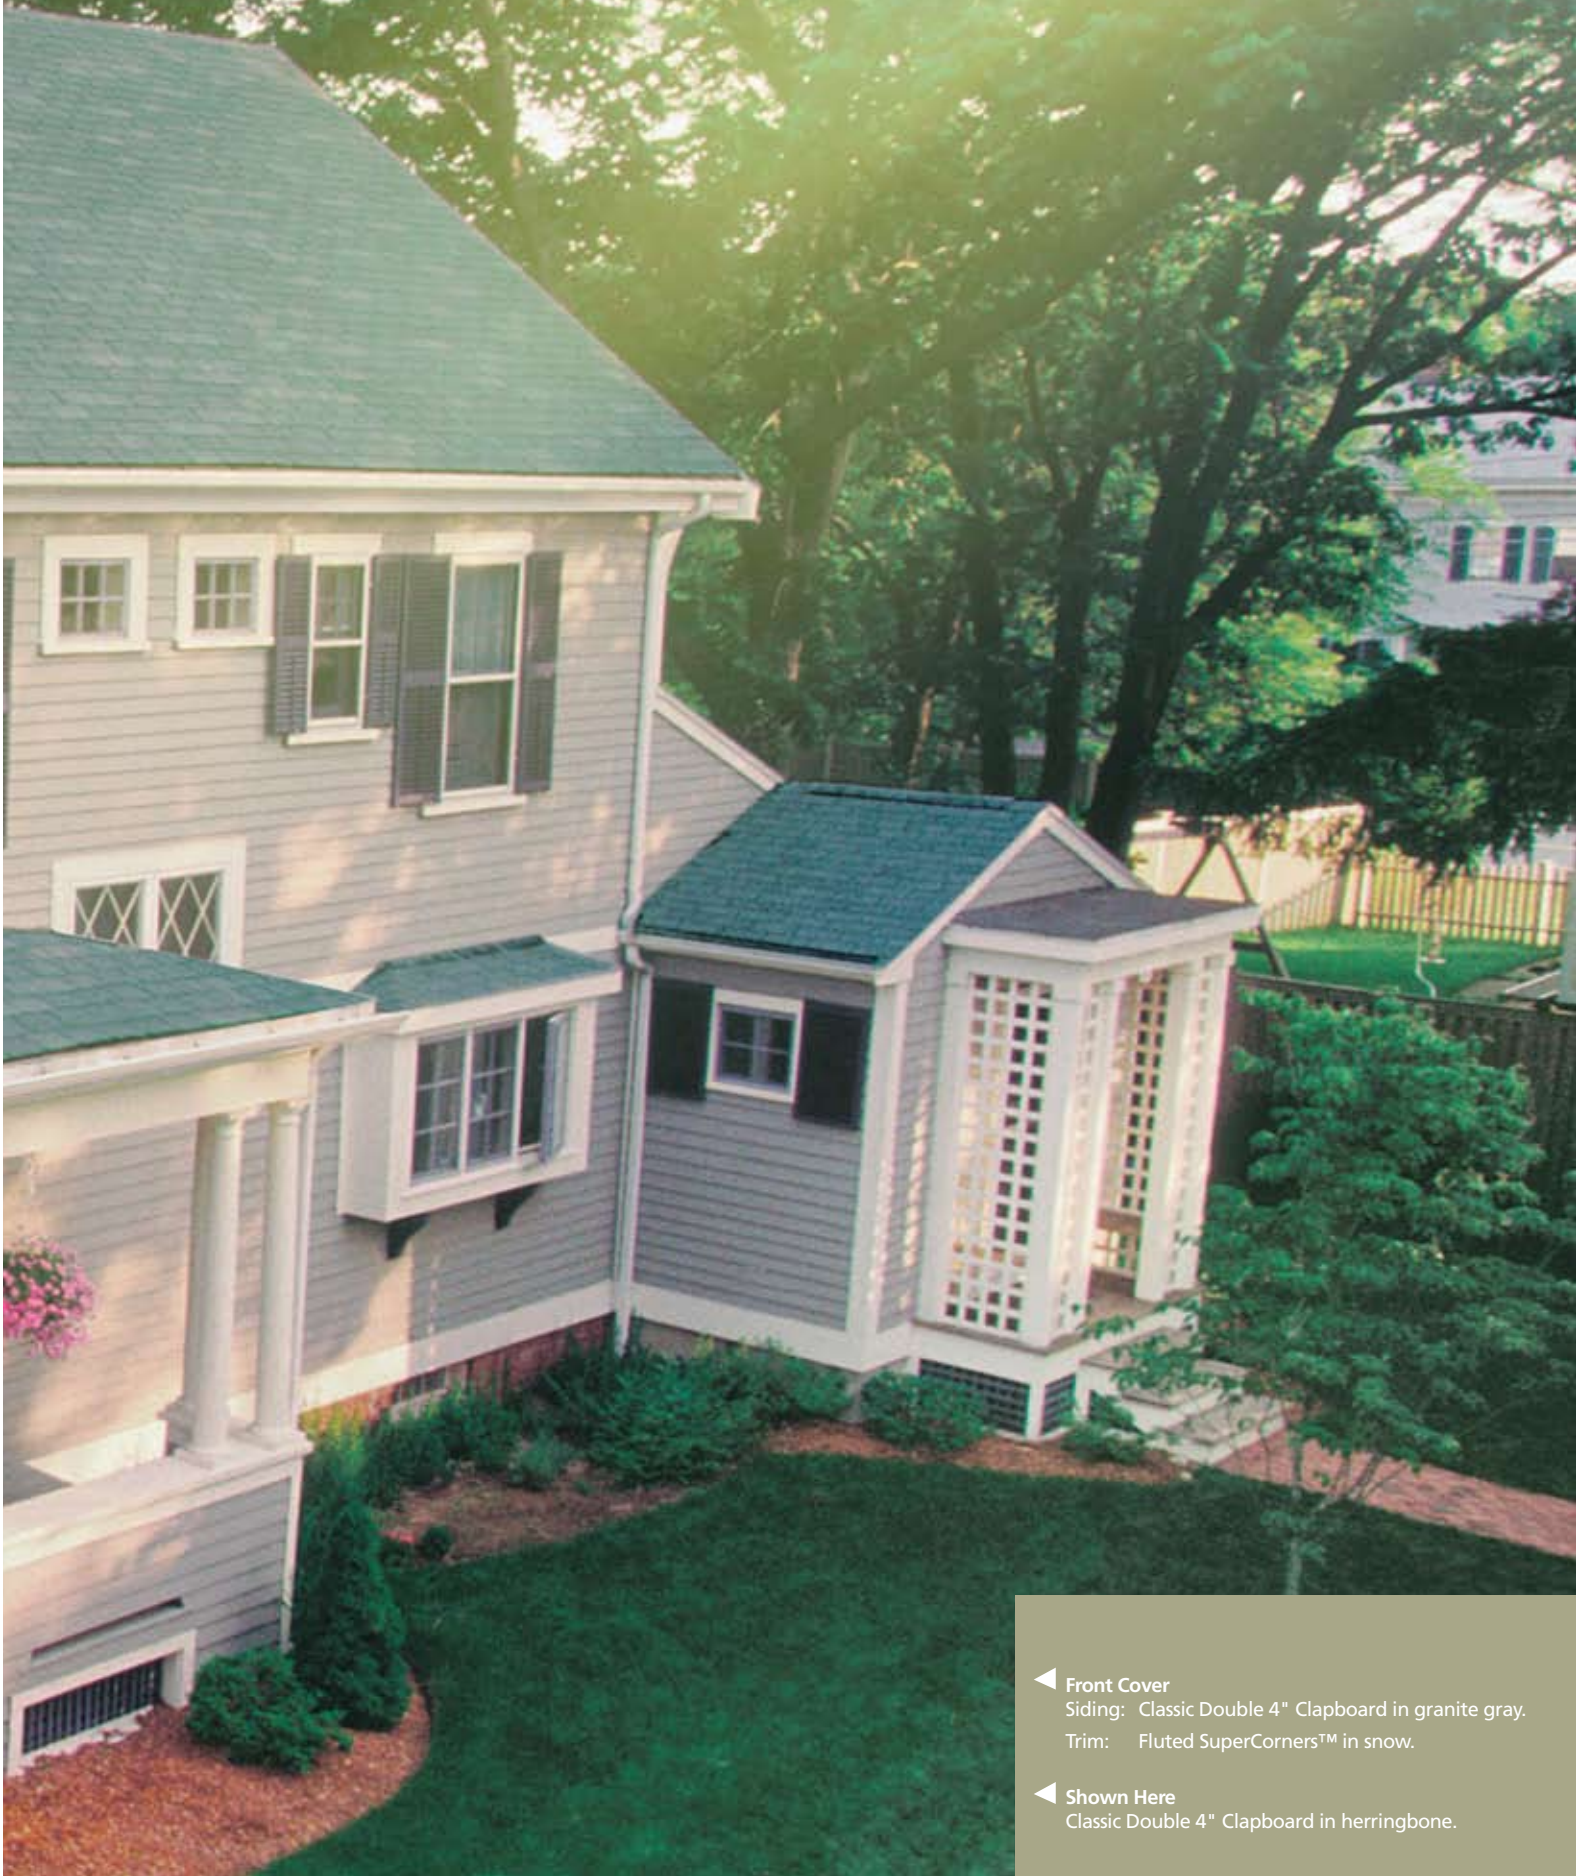

CertainTeed
CLASSICTM
Siding

CertainTeed 
Quality made certain. Satisfaction guaranteed.TM

**Classic™ provides the premium features
that make it a great choice for both
remodeling and new construction.**

**BEAUTY,
PERFORMANCE
AND DURABILITY**

CLASSIC™

◀ **Front Cover**
Siding: Classic Double 4" Clapboard in granite gray.
Trim: Fluted SuperCorners™ in snow.

◀ **Shown Here**
Classic Double 4" Clapboard in herringbone.